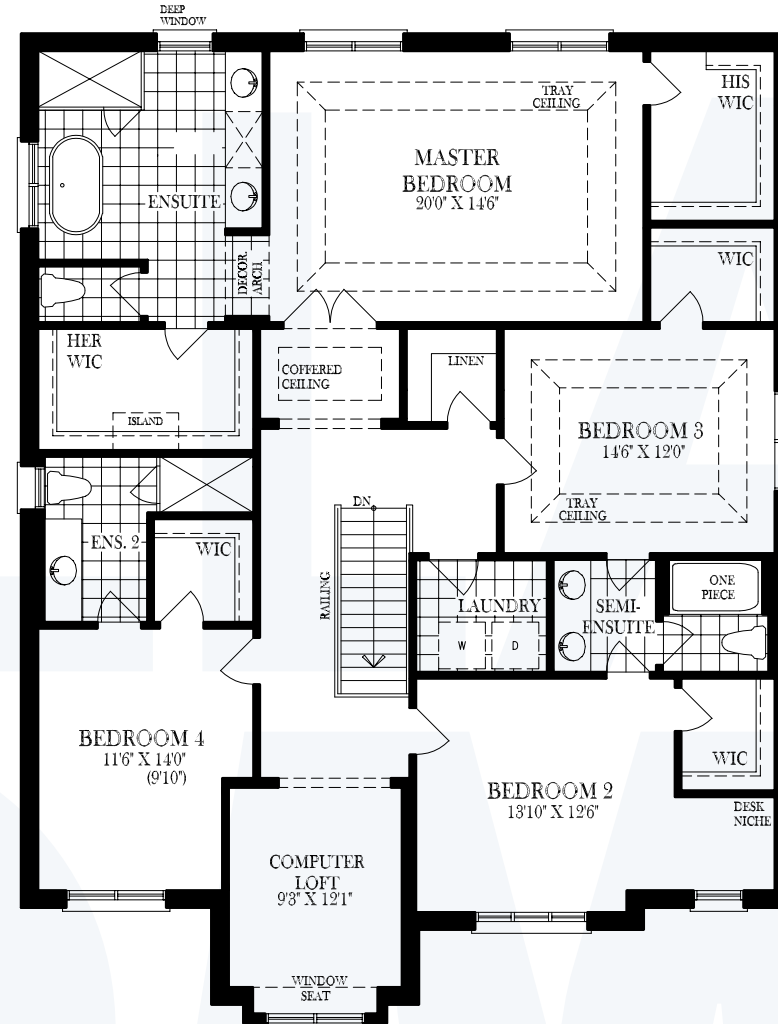

Totingham Model - Elevation B

2 Storey Detached
 4 Bedrooms + Computer Loft / 4 Bathrooms
 3399 Square Feet Total

Main Level - 1399 Square Feet

Second Level - 2000 Square Feet

Lower Level

DIMENSIONS, SIZES, SPECIFICATIONS, LAYOUTS AND MATERIALS ARE APPROXIMATE ONLY AND SUBJECT TO CHANGE WITHOUT NOTICE. E. & O. E.
 COPYRIGHT © 2018 HOLLAND HOMES INC.