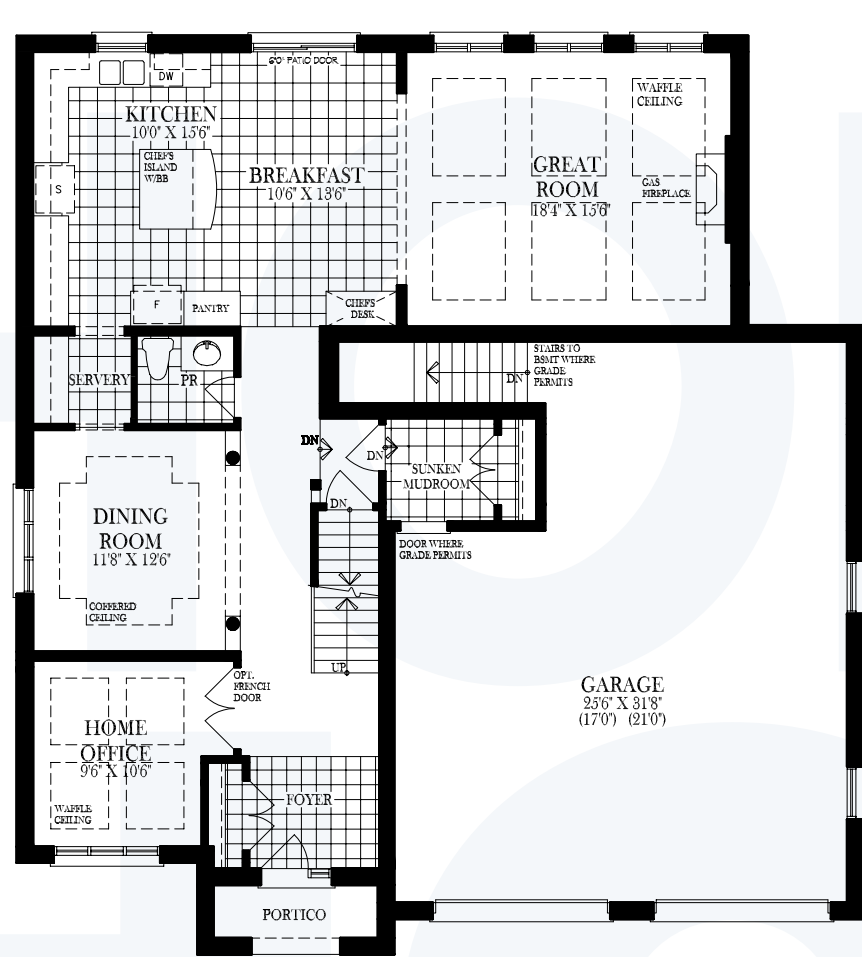

Totingham Model - Elevation B

2 Storey Detached
 4 Bedrooms + Computer Loft / 4 Bathrooms
 3399 Square Feet Total

Main Level - 1399 Square Feet

Second Level - 2000 Square Feet

Lower Level

DIMENSIONS, SIZES, SPECIFICATIONS, LAYOUTS AND MATERIALS ARE APPROXIMATE ONLY AND SUBJECT TO CHANGE WITHOUT NOTICE. E. & O. E.
 COPYRIGHT © 2018 HOLLAND HOMES INC.