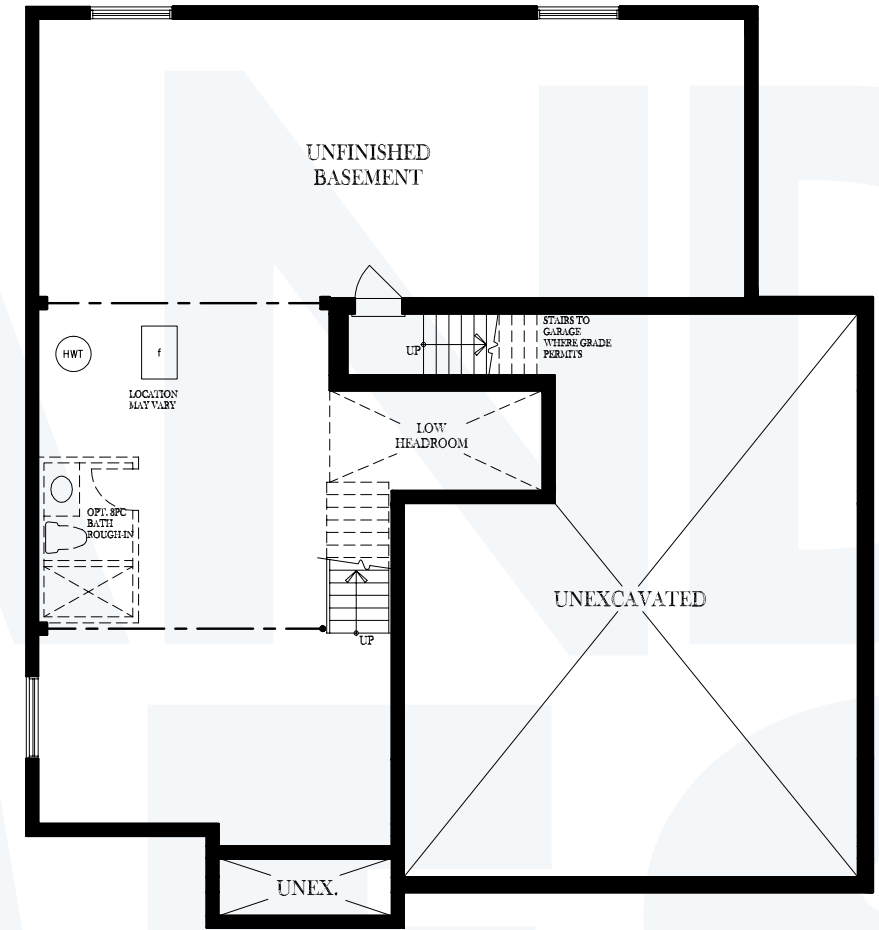

Totingham Model - Elevation B

2 Storey Detached
 4 Bedrooms + Computer Loft / 4 Bathrooms
 3399 Square Feet Total

Main Level - 1399 Square Feet

Second Level - 2000 Square Feet

Lower Level

DIMENSIONS, SIZES, SPECIFICATIONS, LAYOUTS AND MATERIALS ARE APPROXIMATE ONLY AND SUBJECT TO CHANGE WITHOUT NOTICE. E. & O. E.
 COPYRIGHT © 2018 HOLLAND HOMES INC.