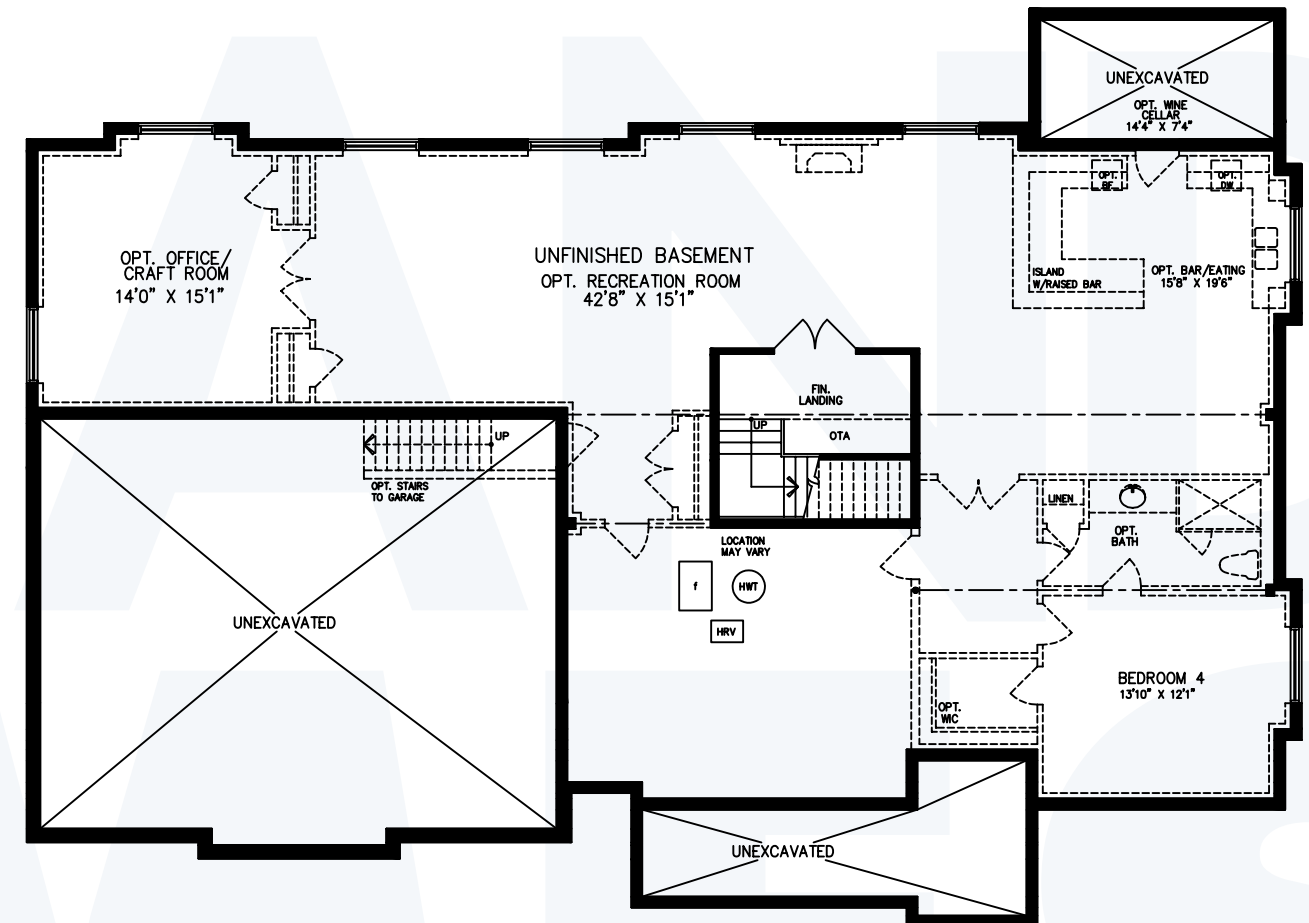

Masson Model

Detached Bungalow
3 Bedrooms / 2 Bathrooms
2474 Square Feet Total

Main Level - 2410 Square Feet

Lower Level - 64 Square Feet

DIMENSIONS, SIZES, SPECIFICATIONS, LAYOUTS AND MATERIALS ARE APPROXIMATE ONLY AND SUBJECT TO CHANGE WITHOUT NOTICE. E. & O. E.
COPYRIGHT © 2018 HOLLAND HOMES INC.