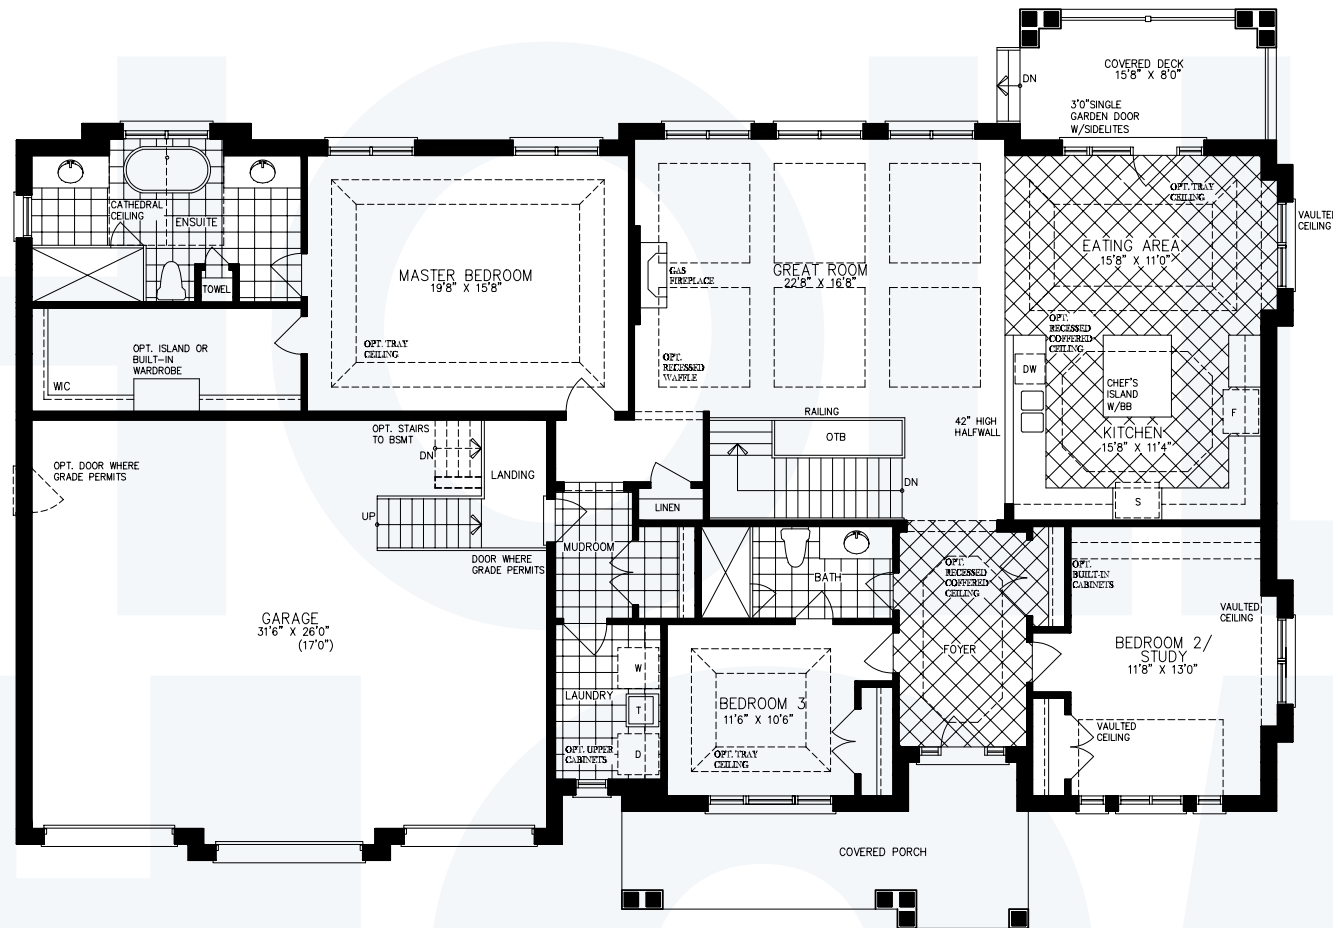

Masson Model

Detached Bungalow
3 Bedrooms / 2 Bathrooms
2474 Square Feet Total

Main Level - 2410 Square Feet

Lower Level - 64 Square Feet

DIMENSIONS, SIZES, SPECIFICATIONS, LAYOUTS AND MATERIALS ARE APPROXIMATE ONLY AND SUBJECT TO CHANGE WITHOUT NOTICE. E. & O. E.
COPYRIGHT © 2018 HOLLAND HOMES INC.